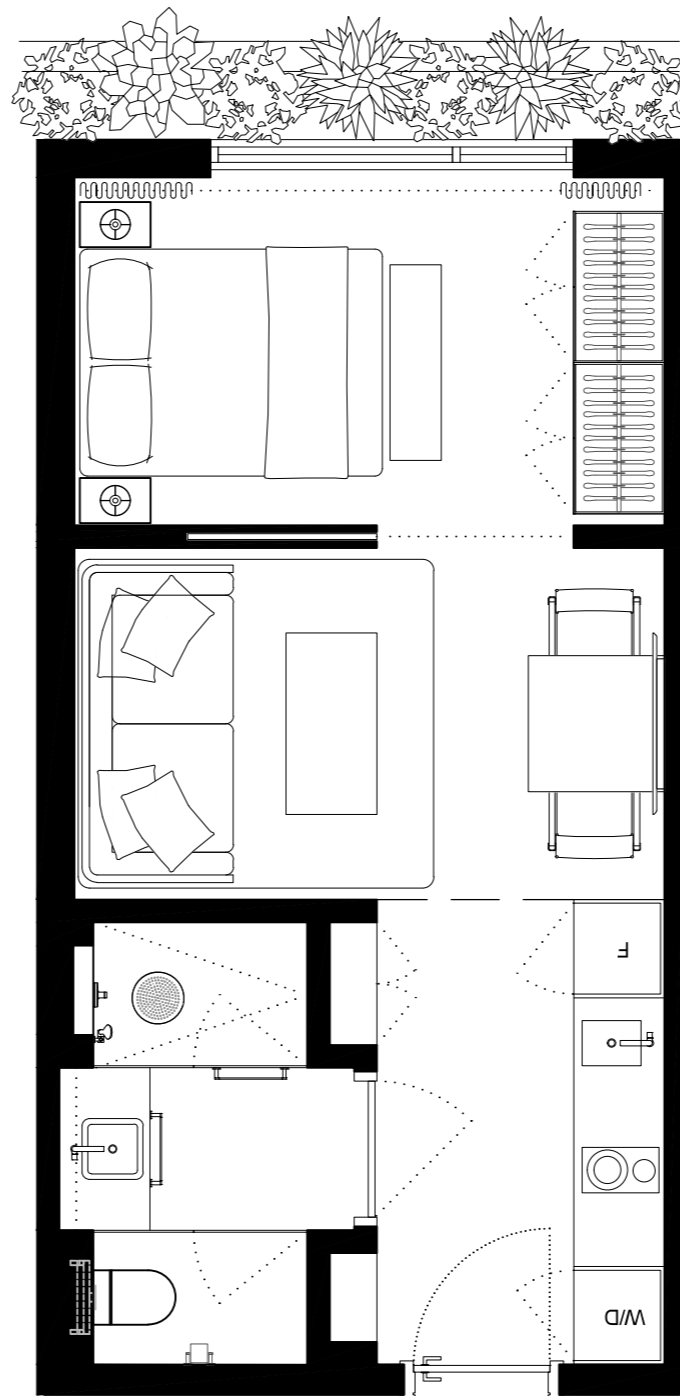

EDGEWATER MIAMI
VIDA[®]
 RESIDENCES

UNIT 305
STUDIO

INTERIOR 387sqft/36m2
 EXTERIOR NO TERRACE
 TOTAL 387sqft/36m2

301	303	305	307	309	311	313	315	317	319	321	323	325	327	329	331	333	335	337	
302	304	306	308	310	312	318	320	322	324	326	328	330	332	334	336				

These drawings are conceptual only and are for the convenience of reference. They should not be relied upon as representations, express or implied, of the final detail of the residences. Units shown are examples of unit types and may not depict actual units. Stated square footages are ranges for a particular unit type and are measured to the exterior boundaries of the exterior walls and the centerline of interior demising walls and in fact vary from the area that would be determined by using the description and definition of the unit set forth in the declaration (which generally only includes the interior airspace between the perimeter walls and excludes interior structural components). Note that measurements of rooms set forth on this floorplan are generally taken at the greatest points of each given room (as if the room were a perfect rectangle), without regards for any cutouts. Accordingly, the area of the actual room will typically be smaller than the product obtained by multiplying the stated length times width. All dimensions are approximate and may vary with actual construction, and all floor plans and development plans are subject to change.